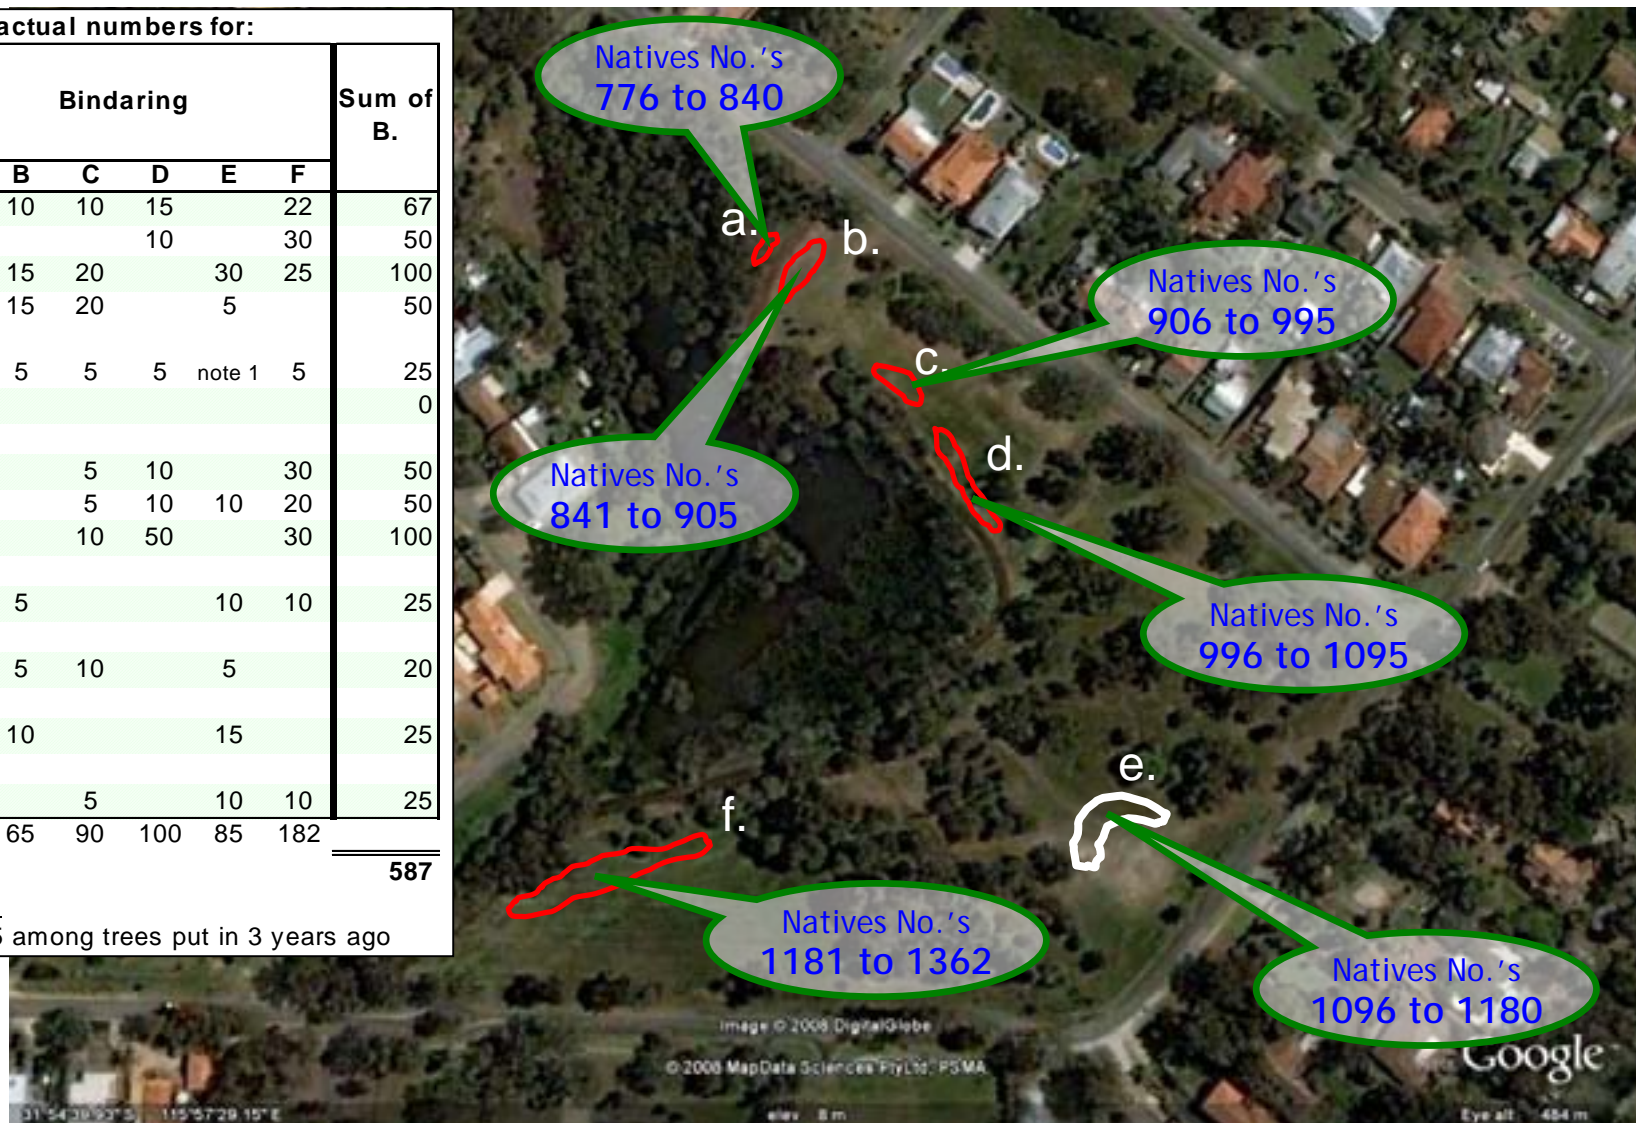

Figure 1 - Location of Planting Areas at Ashfield Flats for 2008

actual numbers for:

	Bindaring						Sum of B.
	A	B	C	D	E	F	
Kennedia prostrata	10	10	10	15		22	67
Acacia saligna	10			10		30	50
Acacia dentifera	10	15	20		30	25	100
Acacia pulchella	10	15	20		5		50
Hardenbergia comptoniana	5	5	5	5	note 1	5	25
Melaleuca viminea							0
Melaleuca preissiana							
Melaleuca raphiophylla	5		5	10		30	50
Melaleuca lateritia	5		5	10	10	20	50
Melaleuca teretifolia	10		10	50		30	100
Eucalyptus rudis		5			10	10	25
Viminaria juncea		5	10		5		20
Corymbia calophylla (Marri)		10			15		25
Casuarina obesa			5		10	10	25
TOTAL	65	65	90	100	85	182	587

Notes:
 1. plant 5 among trees put in 3 years ago

Figure 2 - Location of Planting Areas at Bindaring Park for 2008